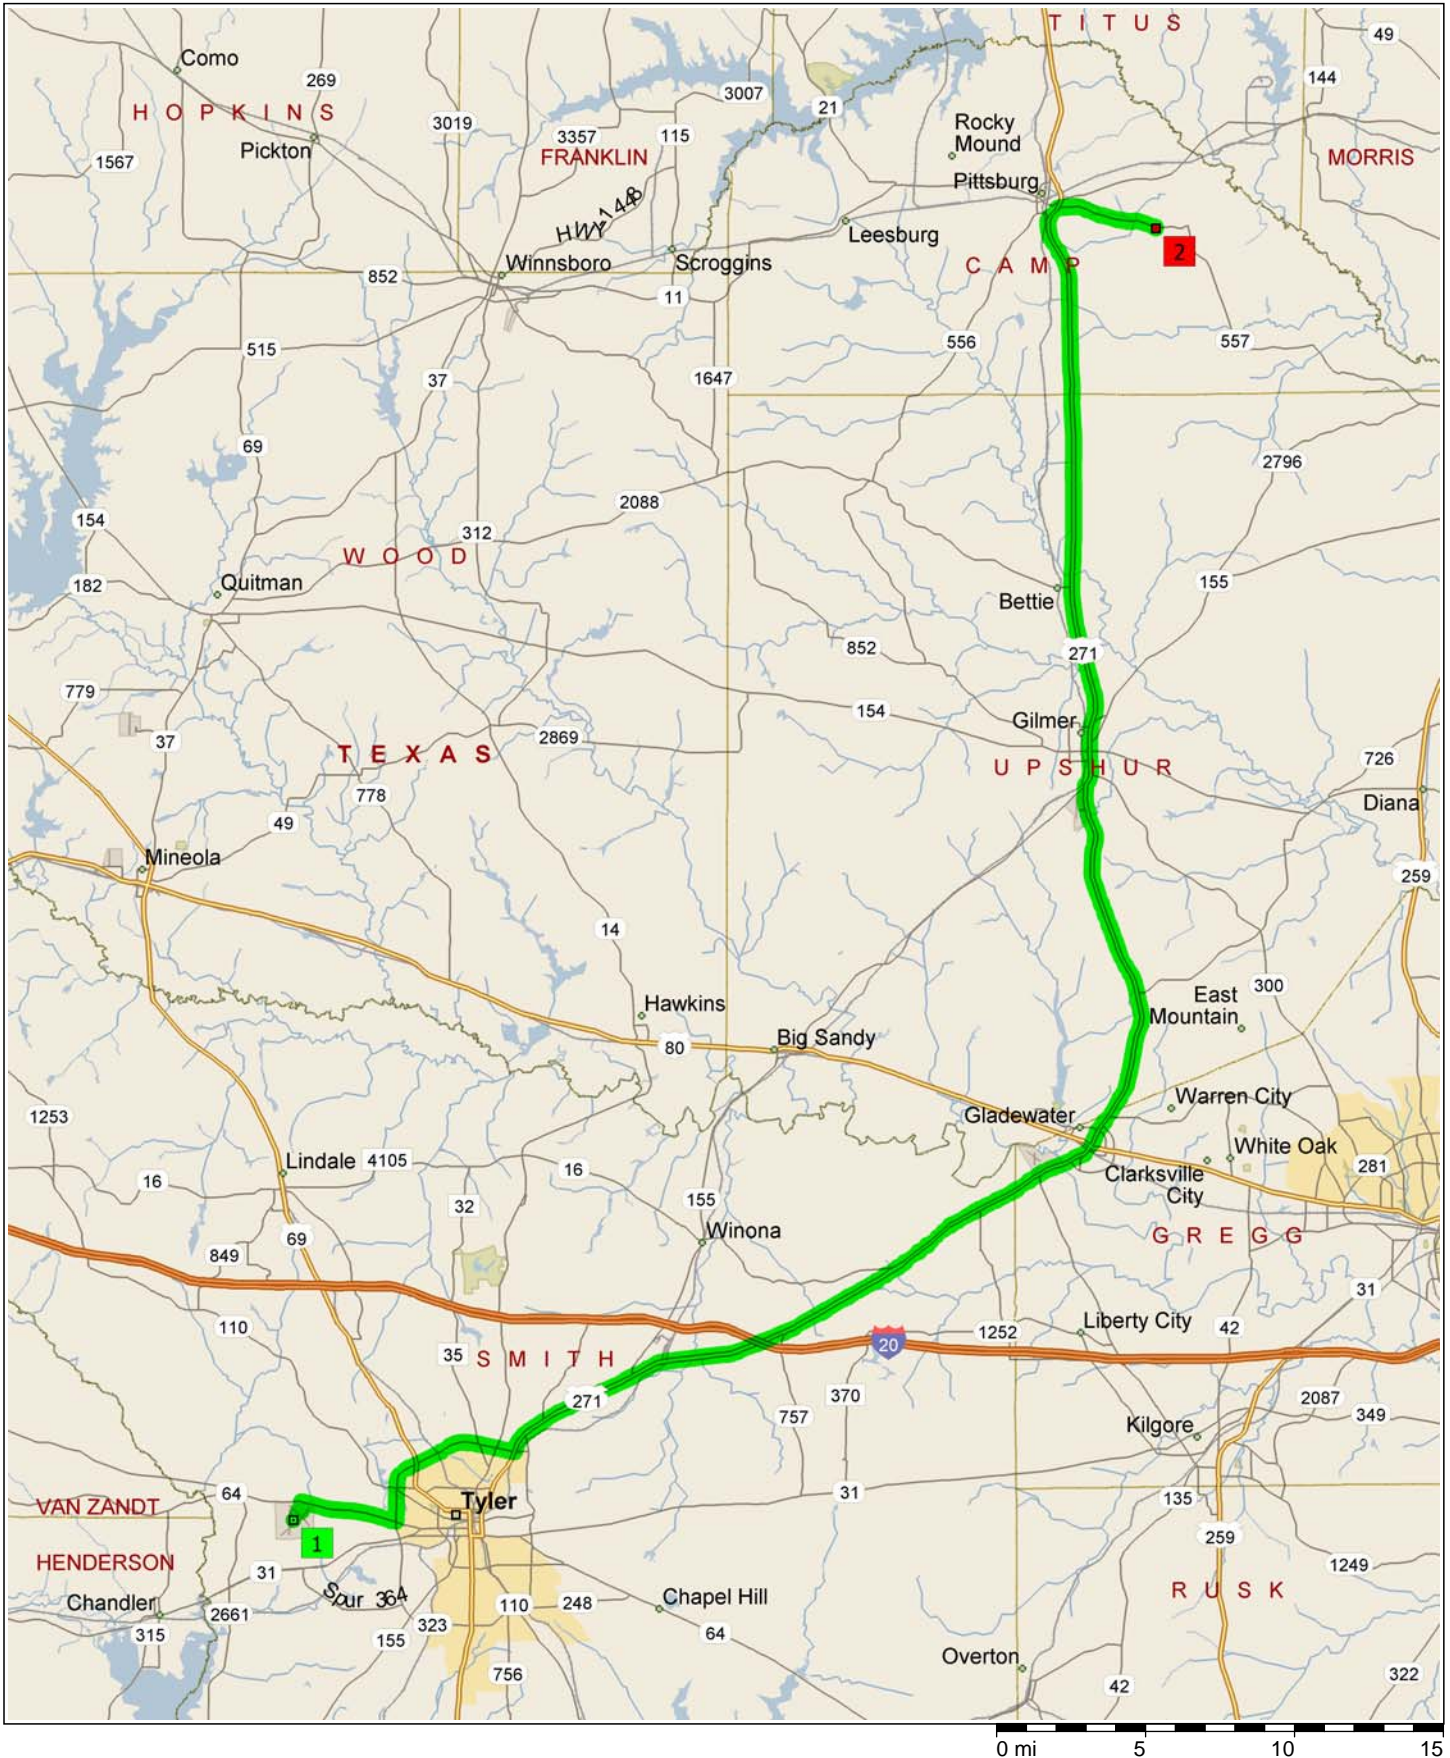

Tyler, TX to Henderson Mfg. Co.

68.6 miles; 1 hour, 33 minutes

9:00 AM	0.0 mi	1 Depart Tyler Pounds Field on Local road(s) (North) for 0.4 mi
9:01 AM	0.4 mi	Turn RIGHT (East) onto Airport Dr for 0.4 mi
9:02 AM	0.8 mi	Turn RIGHT (East) onto SR-64 for 2.2 mi
9:06 AM	3.0 mi	Bear RIGHT (East) onto SR-64 [Dallas Hwy] for 1.0 mi
9:07 AM	3.9 mi	Turn LEFT onto Ramp for 0.2 mi
9:08 AM	4.1 mi	Turn LEFT (North) onto SR-323 Loop [N Northwest Loop 323] for 1.4 mi
9:11 AM	5.5 mi	Keep STRAIGHT onto SR-323 Loop [W Northwest Loop 323] for 2.2 mi
9:15 AM	7.7 mi	Keep STRAIGHT onto SR-323 Loop [Loop 323] for 1.0 mi
9:17 AM	8.7 mi	Bear LEFT (East) onto SR-323 Loop [E Northeast Loop 323] for 1.2 mi
9:19 AM	9.9 mi	Keep STRAIGHT onto SR-323 Loop [Loop 323] for 21 yds
9:20 AM	9.9 mi	Turn LEFT (North) onto US-271 [SR-155] for 33.6 mi
10:00 AM	43.5 mi	Turn LEFT (West) onto US-271 for 21.7 mi
10:26 AM	65.2 mi	Turn RIGHT (East) onto FM-557 [Jefferson St] for 1.0 mi
10:28 AM	66.2 mi	Keep STRAIGHT onto FM-557 for 2.4 mi
10:33 AM	68.6 mi	Turn RIGHT (South) onto McMinn Rd for 76 yds
10:33 AM	68.6 mi	2 Arrive near Ebenezer